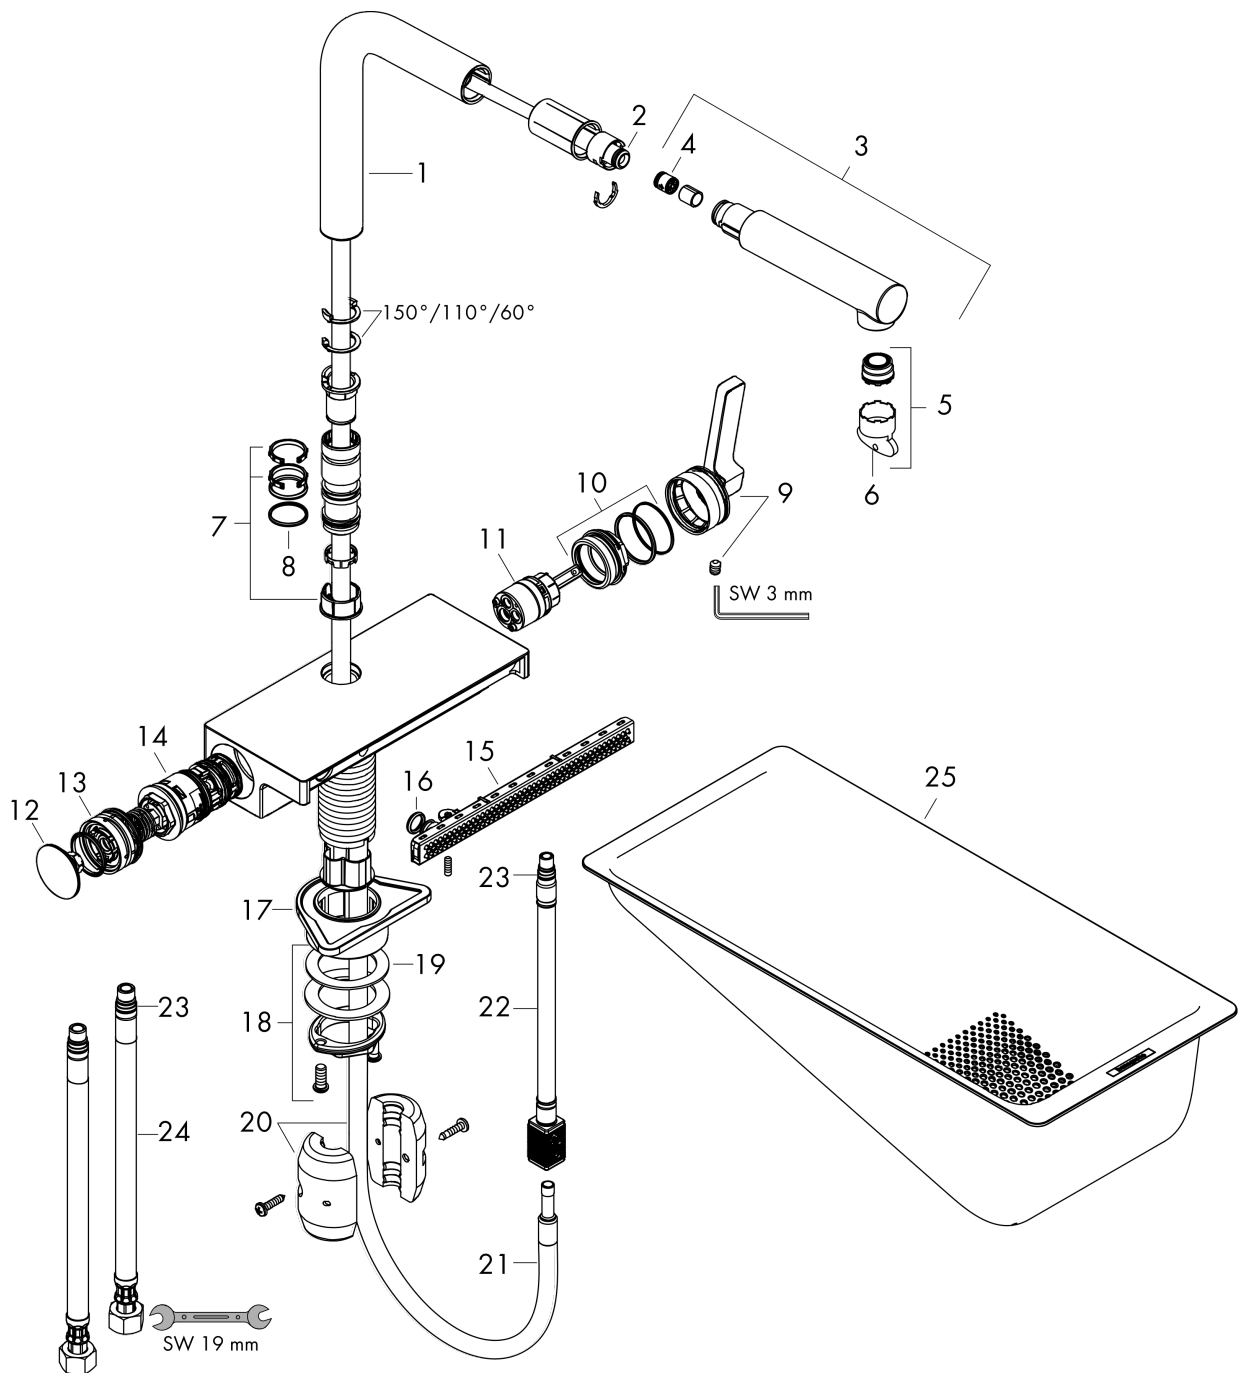

Aquno Select M81
Single lever kitchen mixer 250, pull-out spout, 2jet
 Surfaces: **Matt Black** Article Number: **73836670**

Description

product features

- consists of: single lever kitchen mixer, multifunctional strainer
- ComfortZone 250
- I-spout
- swivel range adjustable in 3 steps 60°, 110° or 150°
- laminar spray, SatinFlow
- change between SatinFlow and pull-out spout at the touch of a button
- MagFit magnetic shower support
- connection dimension: DN15
- maximum flow rate at 3 bar: 7 l/min
- ceramic cartridge
- connection type: G 3/8 connections
- integrated non-return valve
- tap hole with Ø 35 mm required, recommendation: the middle of tap hole drilling should be max. 45 mm from the back side of of the bowl

Exploded Drawing

Year of production: >04/20

Aquno Select M81
Single lever kitchen mixer 250, pull-out spout, 2jet
 Surfaces: **Matt Black** Article Number: **73836670**

Spare part list

Year of production: >04/20

Pos.	Description	Article Number	Price	PU
1	spout cpl.	94098670	-	1
2	O-ring 8x2	98112000	-	1
3	handspray	93751670	-	1
4	non return valve DW 10	96456000	-	1
5	spray former	93748000	-	1
6	service tool	93750000	-	1
7	set of lever collars	98365000	-	1
8	O-ring 19x2	98426000	-	1
9	handle	93776670	-	1
10	nut	92926000	-	1
11	cartridge, assy	93183000	-	1
12	cover	93777670	-	1
13	spring with sleeve	93782000	-	1
14	selector assy	93558000	-	1
15	spray head cpl.	93781670	-	1
16	O-ring 10x2	98170000	-	1
17	support	97523000	-	1
18	fixing set (special)	93253000	-	1
19	lever collar	97548000	-	1
20	weight	92500000	-	1
21	hose 1,50 m	93816000	-	1
22	connection hose 400 mm M10x1	92914000	-	1
23	O-ring 8x1,75	97827000	-	1
24	connection hose 900 mm M10x1 G3/8	93780000	-	1
25	-	40963000	-	1
26	spout cpl.	93749670	-	1