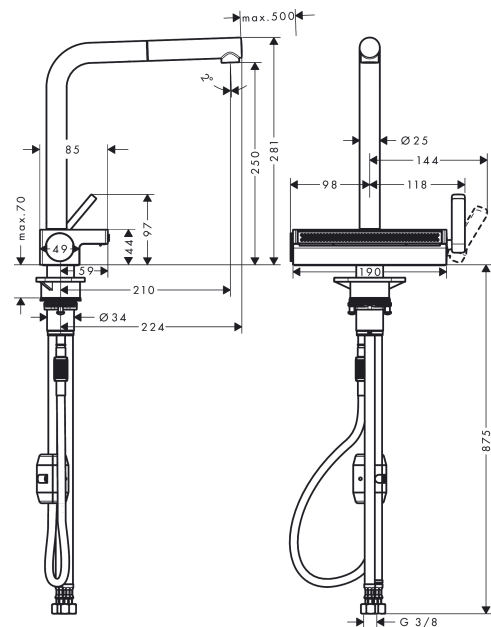

Scale drawing