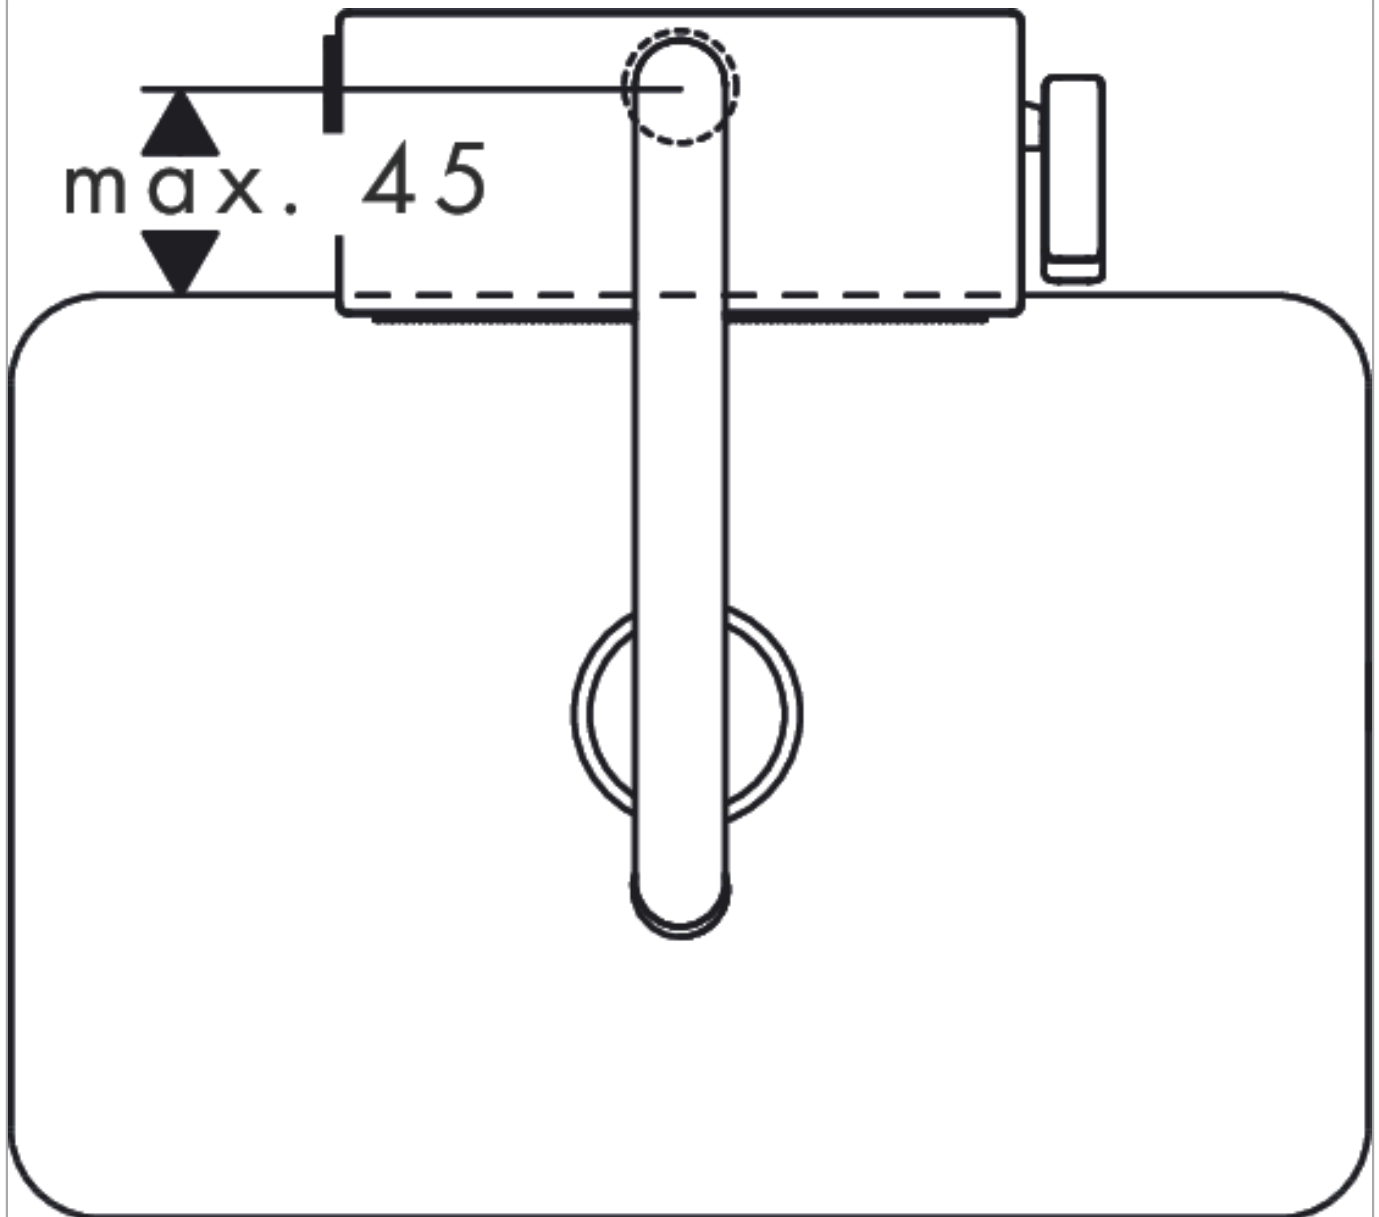

Aquno Select M81
Single lever kitchen mixer 250, pull-out spout, 2jet
 Surfaces: **Matt Black** Article Number: **73836670**

Description

product features

- consists of: single lever kitchen mixer, multifunctional strainer
- ComfortZone 250
- I-spout
- swivel range adjustable in 3 steps 60°, 110° or 150°
- laminar spray, SatinFlow
- change between SatinFlow and pull-out spout at the touch of a button
- MagFit magnetic shower support
- connection dimension: DN15
- maximum flow rate at 3 bar: 7 l/min
- ceramic cartridge
- connection type: G 3/8 connections
- integrated non-return valve
- tap hole with Ø 35 mm required, recommendation: the middle of tap hole drilling should be max. 45 mm from the back side of of the bowl

Technology

Design awards

reddot winner 2020
best of the best

Product image

Scale drawing

Aquno Select M81
Single lever kitchen mixer 250, pull-out spout, 2jet
 Surfaces: **Matt Black** Article Number: **73836670**

Flowchart

Aquno Select M81
Single lever kitchen mixer 250, pull-out spout, 2jet
Surfaces: **Matt Black** Article Number: 73836670

Installation examples

Aquno Select M81
Single lever kitchen mixer 250, pull-out spout, 2jet
 Surfaces: **Matt Black** Article Number: **73836670**

Exploded Drawing

Year of production: >04/20

Aquno Select M81
Single lever kitchen mixer 250, pull-out spout, 2jet
 Surfaces: **Matt Black** Article Number: **73836670**

Spare part list

Year of production: >04/20