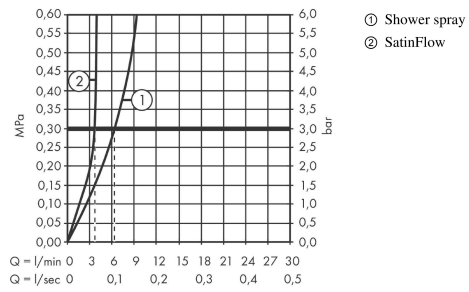

Aquno Select M81
Single lever kitchen mixer 250, pull-out spout, 2jet
Surfaces: **Matt Black**   Article Number: **73836670**

Flowchart